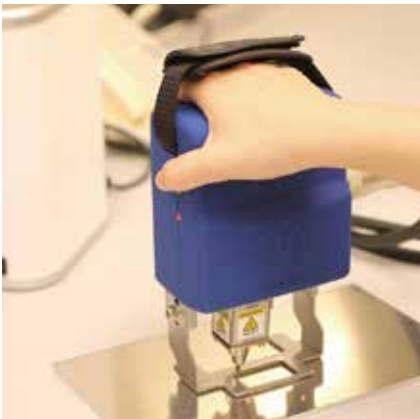

The Compact Portable Marker MB3315S

*Actual size

Available in 5 colors

Red

Silver

Blue

Green

Black

Portability-focused compact marker

Compact area of X axis 33mm × Y axis 15mm

Easy marking at any place due to the lightweight (1.5kg), fully-electric design

Configuration example: Windows PC, MB3315S, MB2 controller *Windows PC is not included

Made of impact-resistant polycarbonate
Pleasant to touch rubber coating

A dust shutter is included as a standard accessory.

A metal cover is provided as an option

Examples of marking

ID number, 2D code marking is available